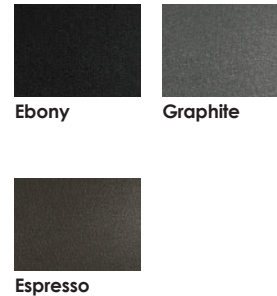

PRESTIGE Available Colours

Low Sheen Colours - 16" (26 Gauge)

Low Sheen Colours - 20" (24 Gauge)

Note: Galvalume is not a 50-year finish

The colours shown are a representation of our most popular residential colours. To inquire about other possible colours please contact your Vicwest representative.

Important Note:

Colours shown may vary from actual colours due to printing process. We recommend you ask your Vicwest distributor for actual samples before making a colour selection.

Matte Colours - 26 Gauge