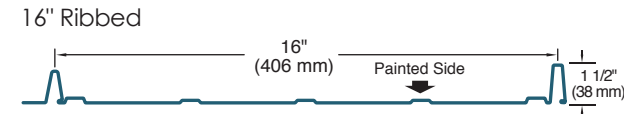

PRESTIGE PROFILE OPTIONS

Prestige is a stunning statement roof, designed to withstand extreme weather and backed by the best warranty in its class.

Our **Prestige** roof is an elegant batten-style roofing profile that is installed direct on a solid substrate using Vicwest's unique snap-in-place design.

Visually striking and available in a rich, sophisticated colour palette, **Prestige** is the perfect solution for homeowners looking for a "statement" roof.

Engineered from 24 or 26-gauge steel and backed by a 50-year lifetime limited transferable finish warranty, **Prestige** makes a bold statement and is fully supported by the best warranty in its class.

ELEGANT BATTEN-STYLE ROOF, AVAILABLE IN MULTIPLE WIDTH PROFILES

ENGINEERED FROM 24 or 26-GAUGE STEEL

INSTALLED DIRECT TO THE DECK

MOLD AND MILDEW RESISTANT

NO VISIBLE FASTENERS

100% RECYCLABLE

COLOUR-MATCHED TRIMS & ACCESSORIES

WON'T WARP, CRACK, PEEL, CHIP OR BURN