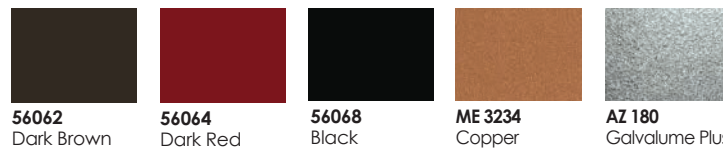

PRESTIGE Available Colours

Low Sheen Colours - 16" (26 Gauge)

Low Sheen Colours - 20" (24 Gauge)

Note: Galvalume is not a 50-year finish

The colours shown are a representation of our most popular residential colours. To inquire about other possible colours please contact your Vicwest representative.

Important Note:

Colours shown may vary from actual colours due to printing process. We recommend you ask your Vicwest distributor for actual samples before making a colour selection.

Matte Colours - 26 Gauge