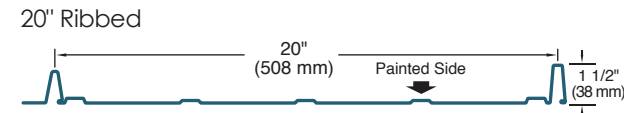

PRESTIGE PROFILE OPTIONS

Prestige is a stunning statement roof, designed to withstand extreme weather and backed by the best warranty in its class.

Our **Prestige** roof is an elegant batten-style roofing profile that is installed direct on a solid substrate using Vicwest's unique snap-in-place design.

Visually striking and available in a rich, sophisticated colour palette, **Prestige** is the perfect solution for homeowners looking for a "statement" roof.

Engineered from 24 or 26-gauge steel and backed by a 50-year lifetime limited transferable finish warranty, **Prestige** makes a bold statement and is fully supported by the best warranty in its class.

ELEGANT BATTEN-STYLE ROOF, AVAILABLE IN MULTIPLE WIDTH PROFILES

ENGINEERED FROM 24 or 26-GAUGE STEEL

INSTALLED DIRECT TO THE DECK

MOLD AND MILDEW RESISTANT

NO VISIBLE FASTENERS

100% RECYCLABLE

COLOUR-MATCHED TRIMS & ACCESSORIES

WON'T WARP, CRACK, PEEL, CHIP OR BURN