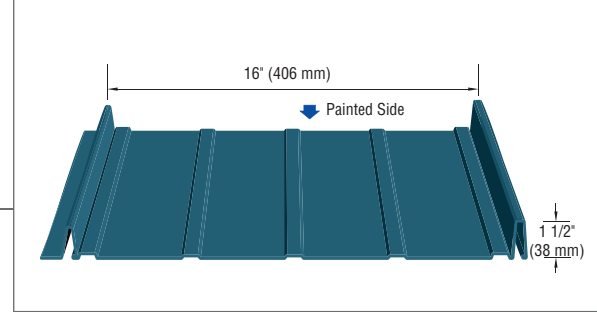

PRESTIGE

THE RESIDENTIAL METAL ROOFING COLLECTION BY VICWEST

Curb appeal starts at the top and Prestige tops them all with its combination of dramatic lines and lifetime performance. Backed by a 50-year lifetime limited transferable warranty, a Prestige roof will bring decades of peace of mind and add resale value to your home.

Our Prestige system has no visible fasteners. Its unique snap-in-place design makes it extremely popular for those wanting to mimic the artistic appeal of authentic standing seam. Batten style rib spacings are available in 12"* , 16" and 20"*.

*inquire for availability in your area

Why Metal is worth the investment

Ordinary roofing materials have shorter life spans and will need to be replaced regularly, especially in areas that see an influx of hot and cold temperatures coupled with high weather activity. With constantly increasing material and labour costs, this could result in significant expense over the life of your home. A roof purchase isn't something you plan on, so why do it twice? With warranties up to 50 years, a Vicwest metal roof will save you money and future financial worry since you'll never have to re-roof again! In addition, the enhanced curb appeal and durability it provides can help increase resale value should you decide to sell your home.

Prestige will add architectural interest to any structure