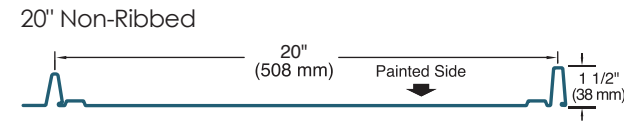

PRESTIGE PROFILE OPTIONS

Prestige is a stunning statement roof, designed to withstand extreme weather and backed by the best warranty in its class.

Our **Prestige** roof is an elegant batten-style roofing profile that is installed direct on a solid substrate using Vicwest's unique snap-in-place design.

Visually striking and available in a rich, sophisticated colour palette, **Prestige** is the perfect solution for homeowners looking for a "statement" roof.

Engineered from 24 or 26-gauge steel and backed by a 50-year lifetime limited transferable finish warranty, **Prestige** makes a bold statement and is fully supported by the best warranty in its class.

ELEGANT BATTEN-STYLE ROOF, AVAILABLE IN MULTIPLE WIDTH PROFILES

ENGINEERED FROM 24 or 26-GAUGE STEEL

INSTALLED DIRECT TO THE DECK

MOLD AND MILDEW RESISTANT

NO VISIBLE FASTENERS

100% RECYCLABLE

COLOUR-MATCHED TRIMS & ACCESSORIES

WON'T WARP, CRACK, PEEL, CHIP OR BURN