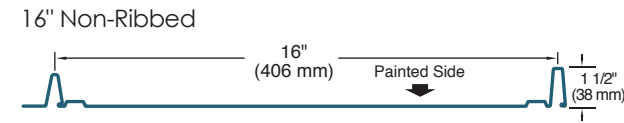

PRESTIGE PROFILE OPTIONS

Prestige is a stunning statement roof, designed to withstand extreme weather and backed by the best warranty in its class.

Our **Prestige** roof is an elegant batten-style roofing profile that is installed direct on a solid substrate using Vicwest's unique snap-in-place design.

Visually striking and available in a rich, sophisticated colour palette, **Prestige** is the perfect solution for homeowners looking for a "statement" roof.

Engineered from 24 or 26-gauge steel and backed by a 50-year lifetime limited transferable finish warranty, **Prestige** makes a bold statement and is fully supported by the best warranty in its class.

ELEGANT BATTEN-STYLE ROOF, AVAILABLE IN MULTIPLE WIDTH PROFILES

ENGINEERED FROM 24 or 26-GAUGE STEEL

INSTALLED DIRECT TO THE DECK

MOLD AND MILDEW RESISTANT

NO VISIBLE FASTENERS

100% RECYCLABLE

COLOUR-MATCHED TRIMS & ACCESSORIES

WON'T WARP, CRACK, PEEL, CHIP OR BURN